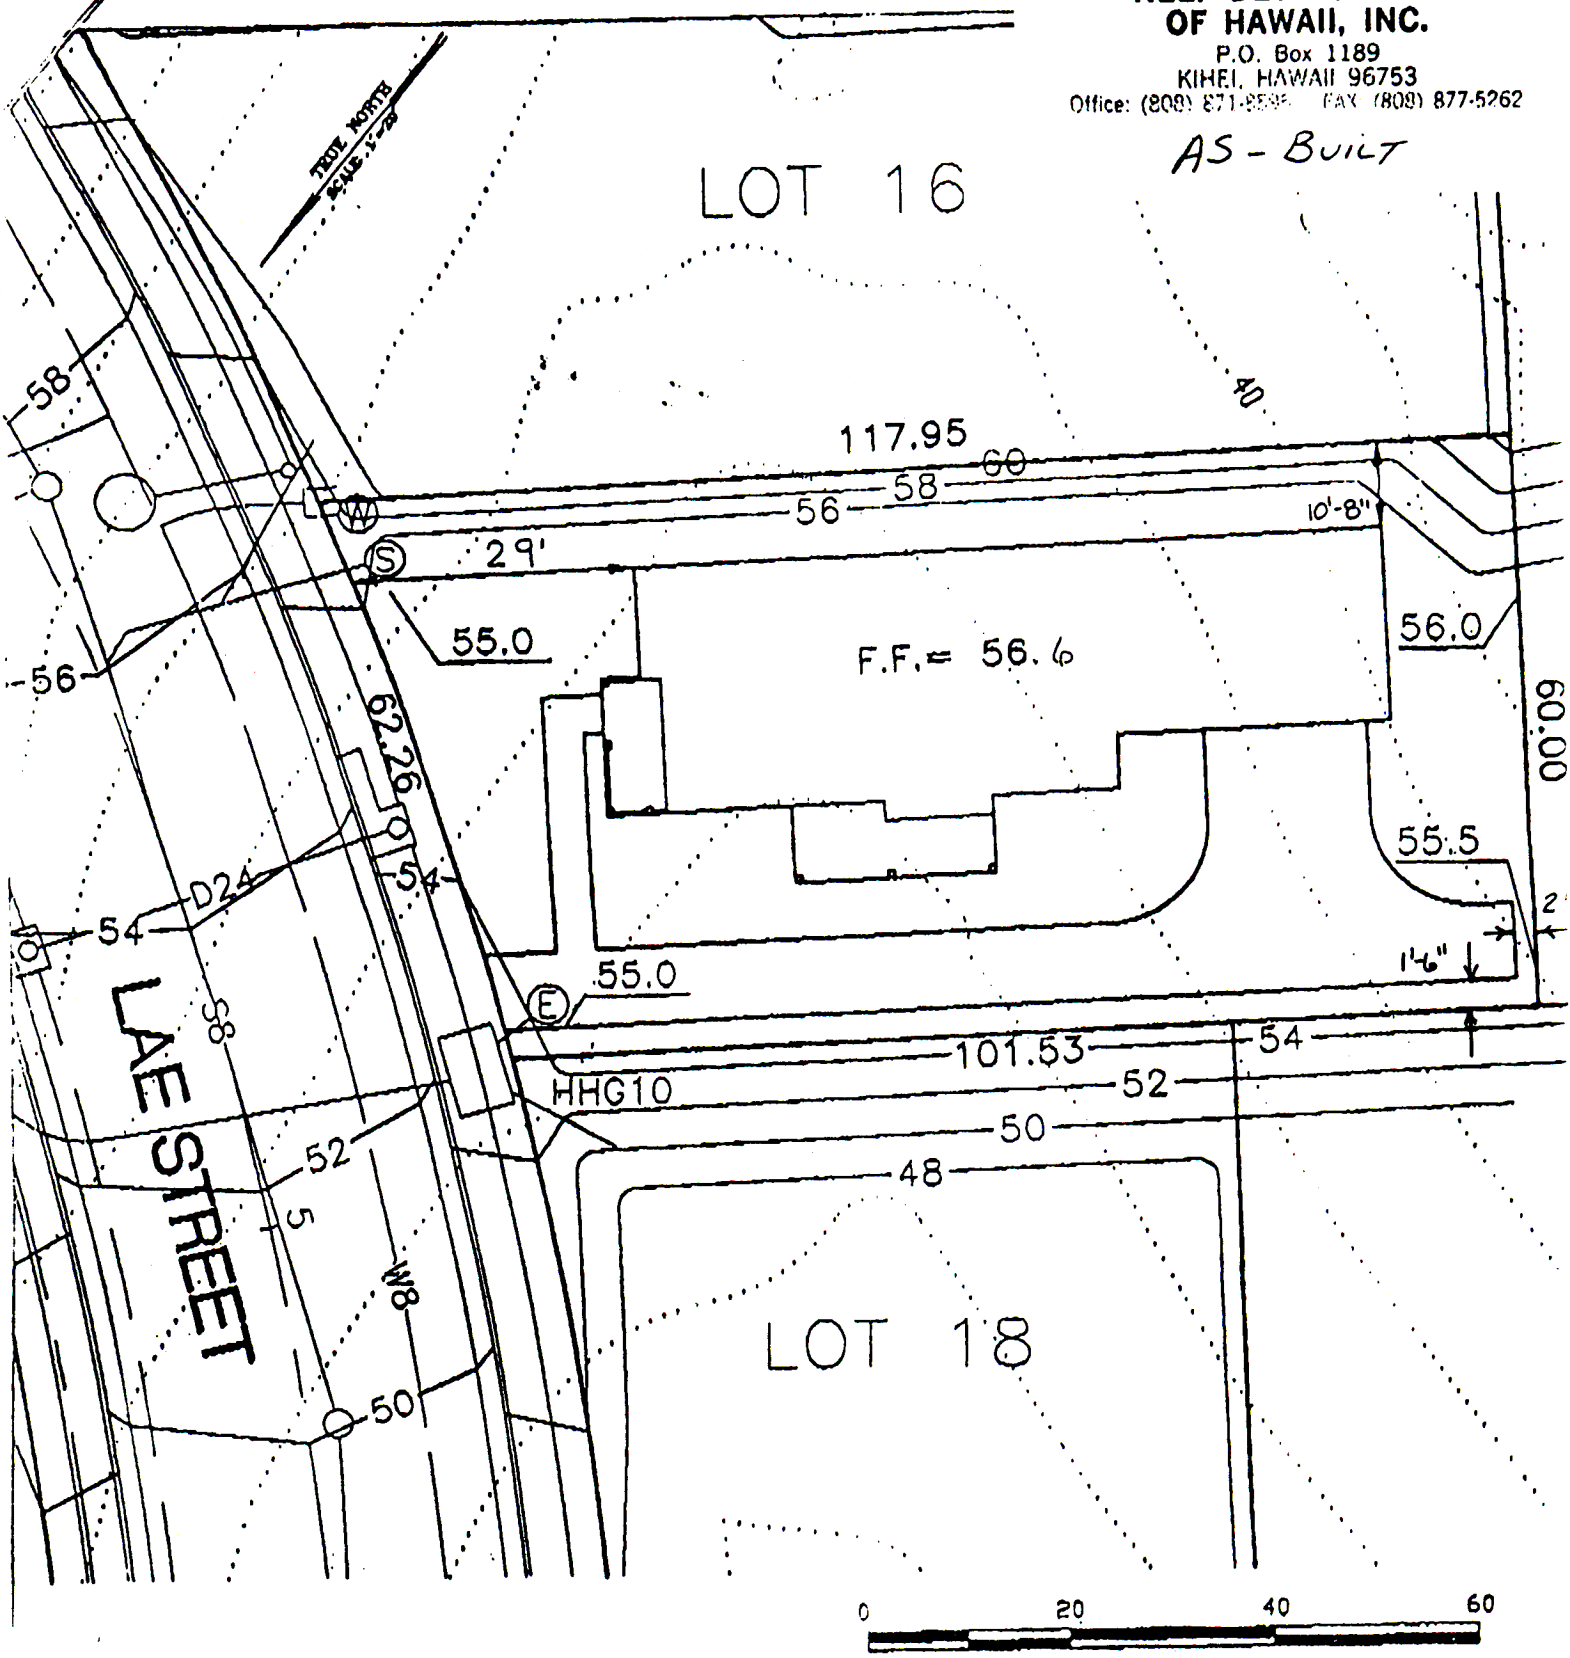

REEF DEVELOPMENT OF HAWAII, INC.

P.O. Box 1189
 KIHEI, HAWAII 96753
 Office: (808) 871-8888 FAX (808) 877-5262

AS-BUILT

Note: This plot plan is intended to show only the approximate location of the home, utilities, and drainage contours, and should not be used by the buyer for any other purpose. The buyer should independently verify the precise location of utilities and drainage contours before performing any work that may affect the utilities or drainage for this property.

Plot Plan For Lot: 17

House Color:	Model No.: 1278
House Trim Color:	File Plan Lot No.:
Roof Color:	Truss:
Other:	Enclosure Lot No.:
	Lot Size (Sq. Ft.): 6537

⊘ No Access Permitted ⊘ St. Light Std.