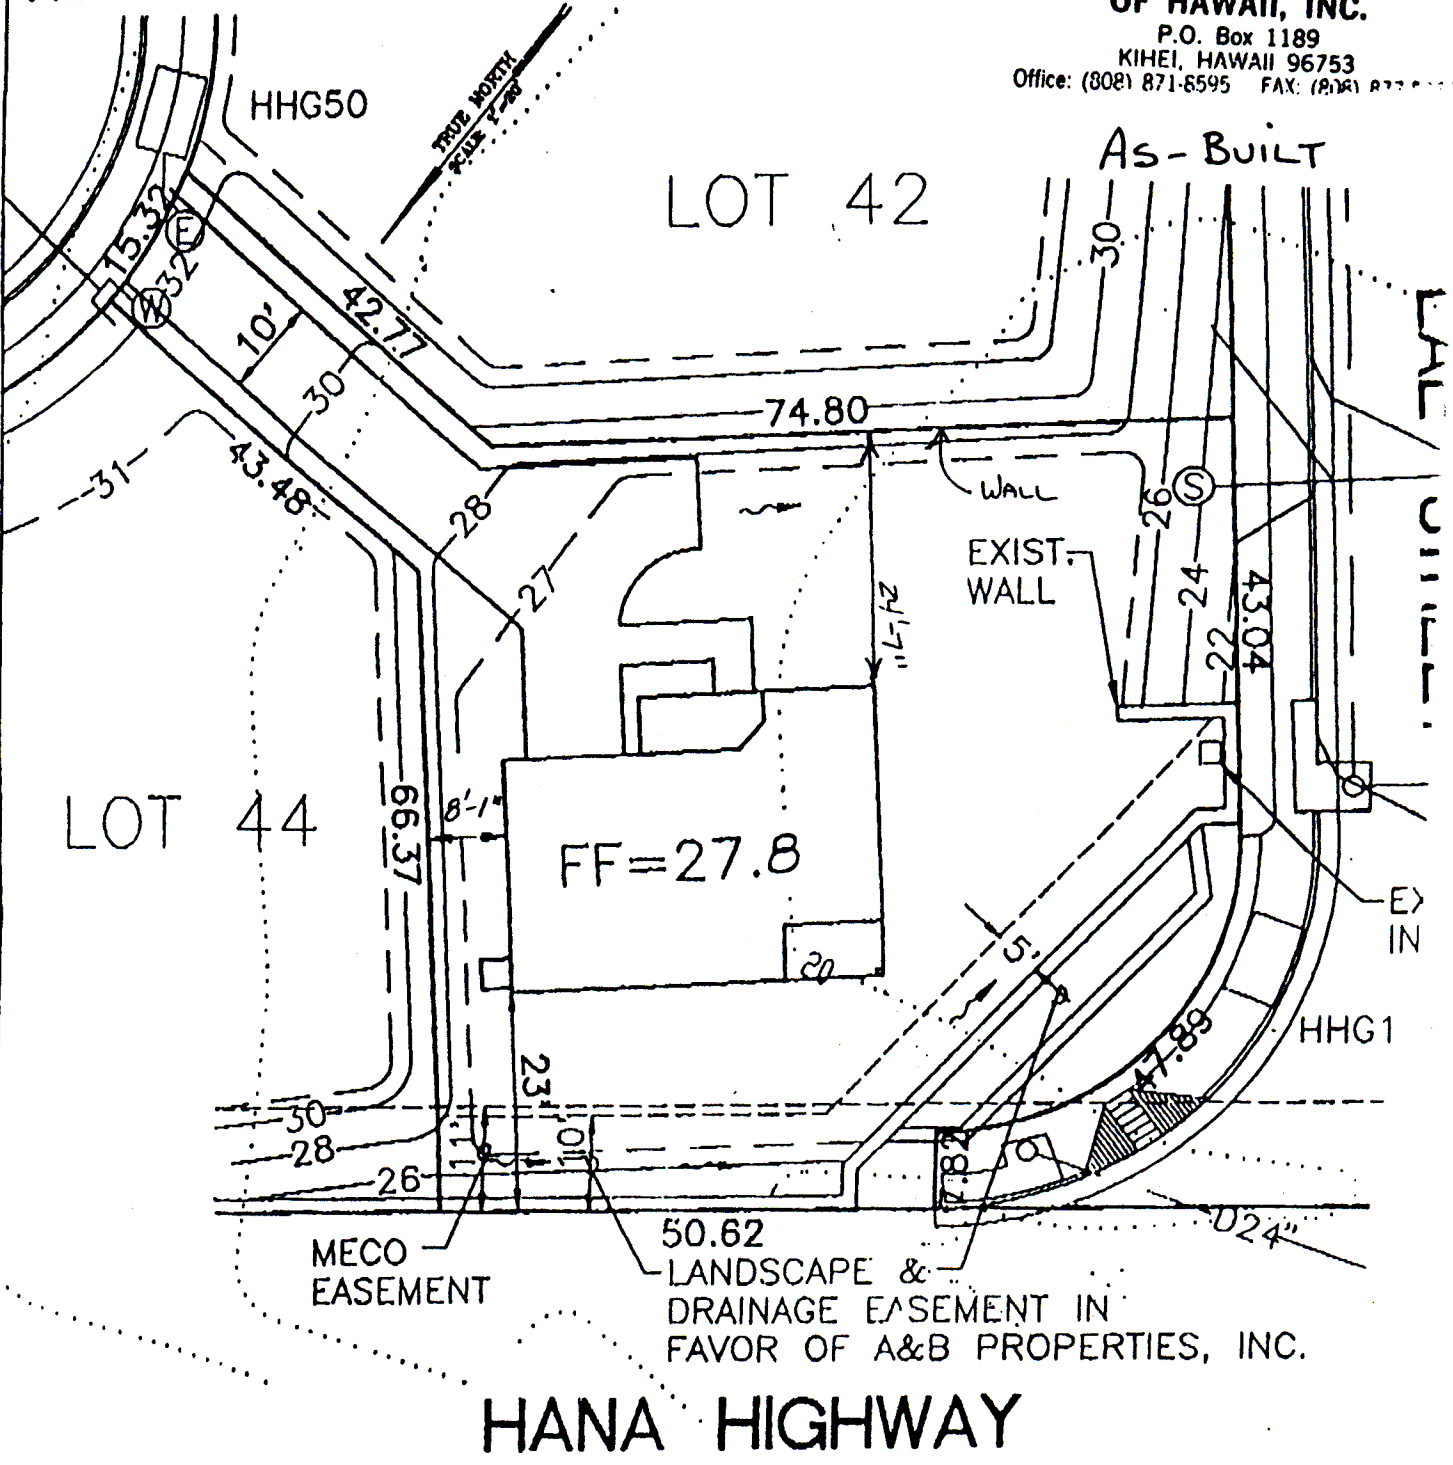

NORTH LAELUA PLACE

REEF DEVELOPMENT OF HAWAII, INC.
 P.O. Box 1189
 KIHEI, HAWAII 96753
 Office: (808) 871-8595 FAX: (808) 877-8595

Note: This plot plan is intended to show only the approximate location of the home, utilities, and drainage contours, and should not be used by the buyer for any other purpose. The buyer should independently verify the precise location of utilities and drainage contours before performing work that may affect the utilities or drainage for this property.

Plot Plan For Lot: 43

House Color:	Model No.: 1170
House Trim Color:	File Plan Lot No.:
Roof Color:	T.M.K.:
Other:	Brochure Lot No.:
	Lot Size(Sq. Ft.): 6783

No Access Permitted
 Lot Dimension
 St. L.
 Prop.